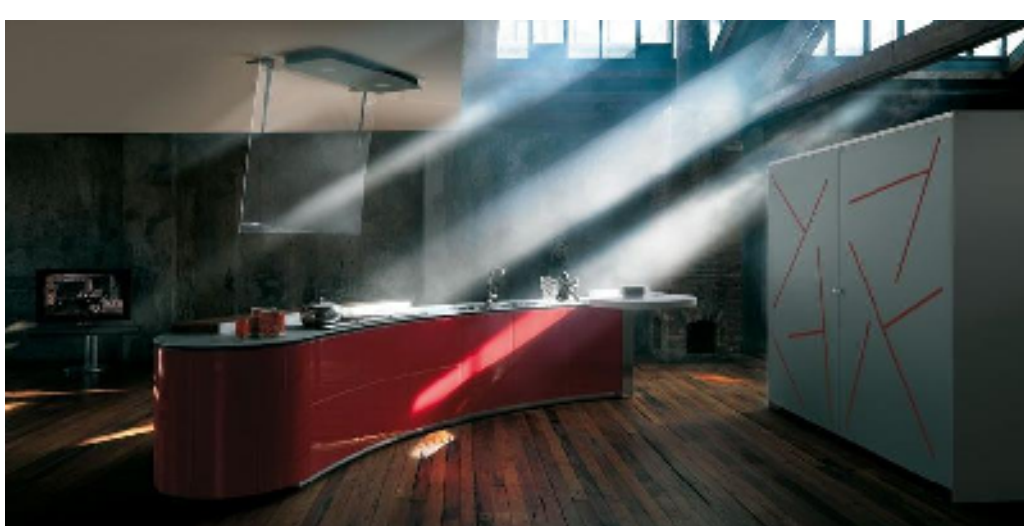

[<Back](#)

[Print](#)

DNA EUROPEAN DESIGN STUDIO

May 2008

DNA European Design Studio: San Diego, CA

Newsletter

In This Issue

ICFF Winner
Valcucine

[Join our mailing list!](#)
Join

ICFF Winner Valcucine

Each year at the ICFF (NY International Contemporary Furniture Fair), a panel of the most prestigious U.S. and international editors bestows the ICFF Editors Awards. The awards are among the industry's highest accolades, a summit of success for designers and manufacturers in the field of contemporary furnishings. Valcucine has just received the award in the Kitchen and Bath category for 2008.

Available at **DNA**.

[Find out more..](#)

Spring Showroom Hours:

Monday - Thursday: 10 am - 6 pm + **Friday:** 10 am - 5 pm

Saturday: 12 pm - 5 pm + **Sunday:** BY APPOINTMENT ONLY

Thank you!

DNA European Design Studio
1990 Columbia Street
San Diego, CA 92101

email: info@dnaeuropeandesign.com
phone: 619.235.6882
fax: 619.235.4625
web: <http://www.dnaeuropeandesign.com>

[Forward email](#)

[SafeUnsubscribe®](#)

Email Marketing by

DNA European Design Studio | 1990 Columbia Street | San Diego | CA | 92101