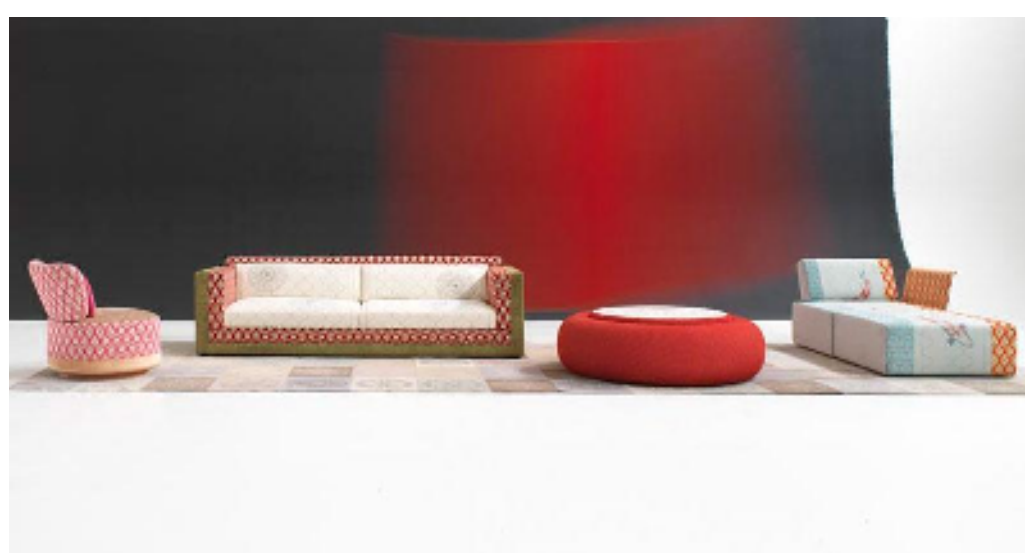

[<Back](#)

[Print](#)

DNA EUROPEAN DESIGN STUDIO

January 2009

DNA European Design Studio: San Diego, CA Newsletter

In This Issue

Sushi for Moroso

[Join our mailing list!](#)

☐ Join

Happy New Year!

Sushi for Moroso
Designer Edward Van Vliet

The Sushi collection is a sophisticated wrapping concept inspired by universal layers, found also in nature and architecture. This concept is also, though be it in a different manner, found in the Karmacoma. A sofa with a hard shell, medium firmness support pillows and comfortable pillows on the surface. Each layer distinguished by a different sort of upholstery. Besides the above a modernistic folklore Donut pouf can be spotted in this landscape. Large round islands upholstered with a patchwork of various colorful fabrics. All fabrics have been specially developed for this collection. Very handsome and eye catching are the large Carp fish embroideries. They appear on the various items and bond all items together. The large and small geospere Rontonton lamps derive from a lighting family recognized by three dimensional geometric bodies made out of plastic and alluminium perforated sandwich sheet. The radiation through the perforated sheets adds an additional layer onto all other designs. The Spirocube rug is another interpretation of modernistic folklore. It shows a two dimensional pattern of geometric spiral figures and makes a perfect base for this inventive assembly.

Winter Showroom Hours:

Monday - Thursday: 10 am - 6 pm + **Friday:** 10 am - 5 pm

Saturday: 12 pm - 5 pm + **Sunday:** BY APPOINTMENT ONLY

Thank you!

DNA European Design Studio
1990 Columbia Street
San Diego, CA 92101

email: info@dnaeuropeandesign.com
phone: 619.235.6882
fax: 619.235.4625
web: <http://www.dnaeuropeandesign.com>

[Forward email](#)

[SafeUnsubscribe®](#)

Email Marketing by

DNA European Design Studio | 1990 Columbia Street | San Diego | CA | 92101